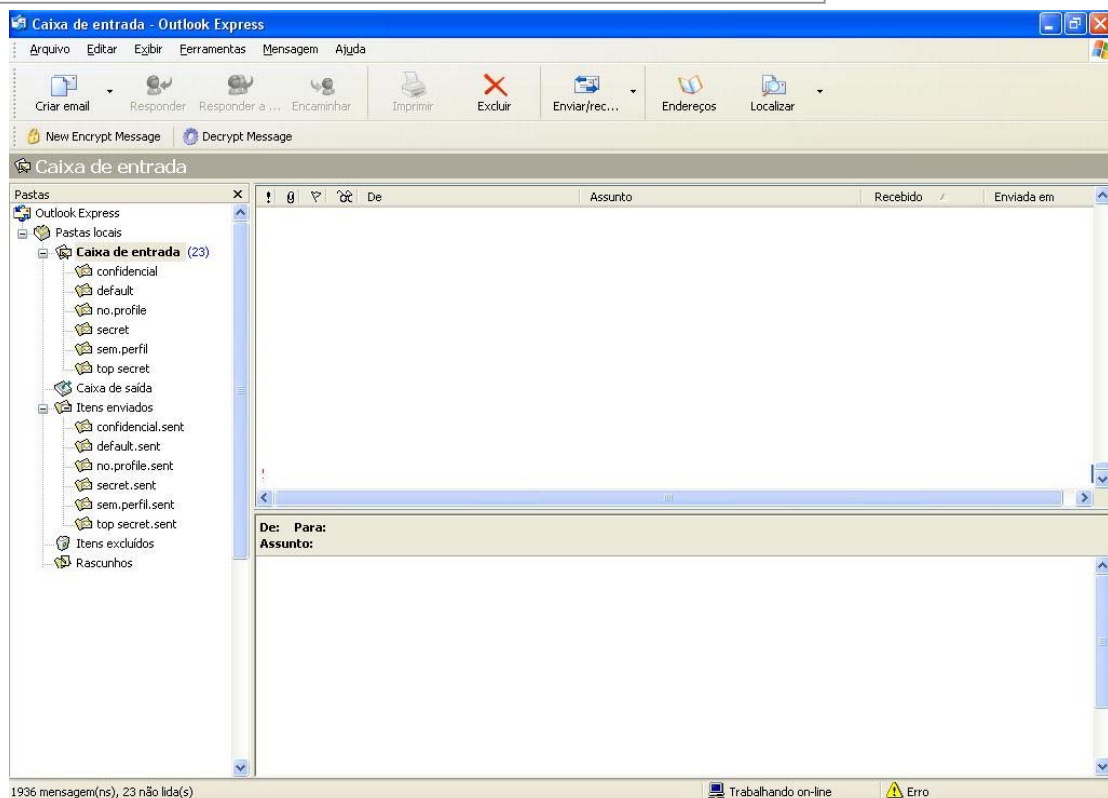

CrypSecure

<http://www.crypsecure.com>

Brazil Customers:

Av. Paulista, 777 - 15 Andar - São Paulo - SP - Brazil - Phone (55) (11) 3323-1996 vendas@crypsecure.com

International Customers: sales@crypsecure.com