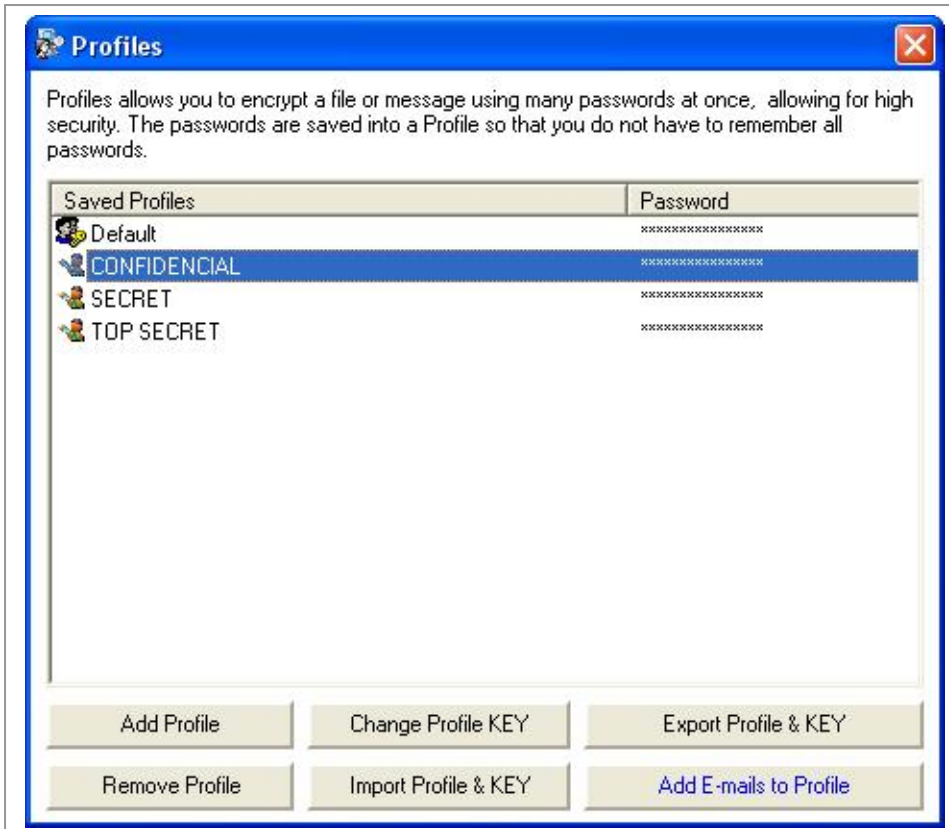

CrypSecure

<http://www.crypsecure.com>

Brazil Customers:

Av. Paulista, 777 - 15 Andar - São Paulo - SP - Brazil - Phone (55) (11) 3323-1996 vendas@crypsecure.com

International Customers: sales@crypsecure.com